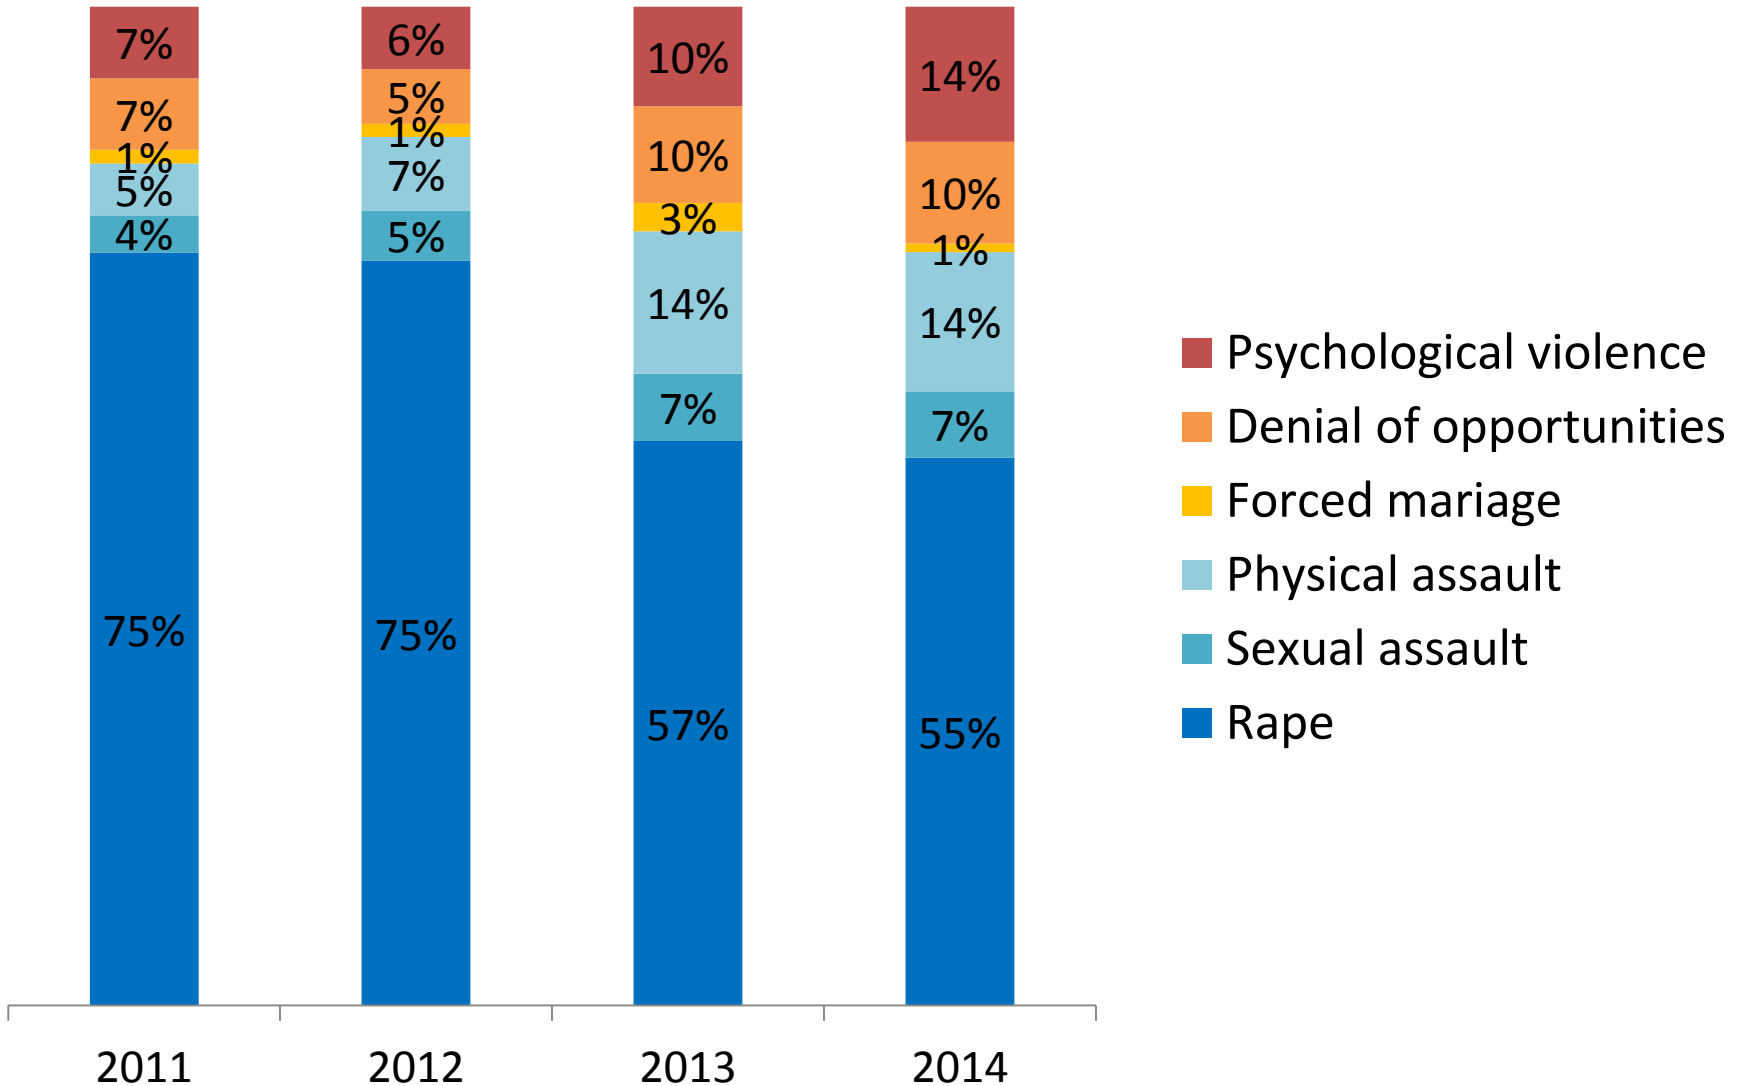

- + higher education level
- + counseling experience
- + employed
- external to community
- depend on external funding

CBOs

community-based
organizations

- low education level
- no counseling experience
- ? volunteer
- + embedded in community
- + potential for economic
autonomy

**Quality
services**

**Case
management**

Sustainability

**Community
accountability**

Cases of rape reported to NGO/CBO partners within 72 hours of the incident

Type of GBV reported to NGO/CBO partners, 2011 - 2014