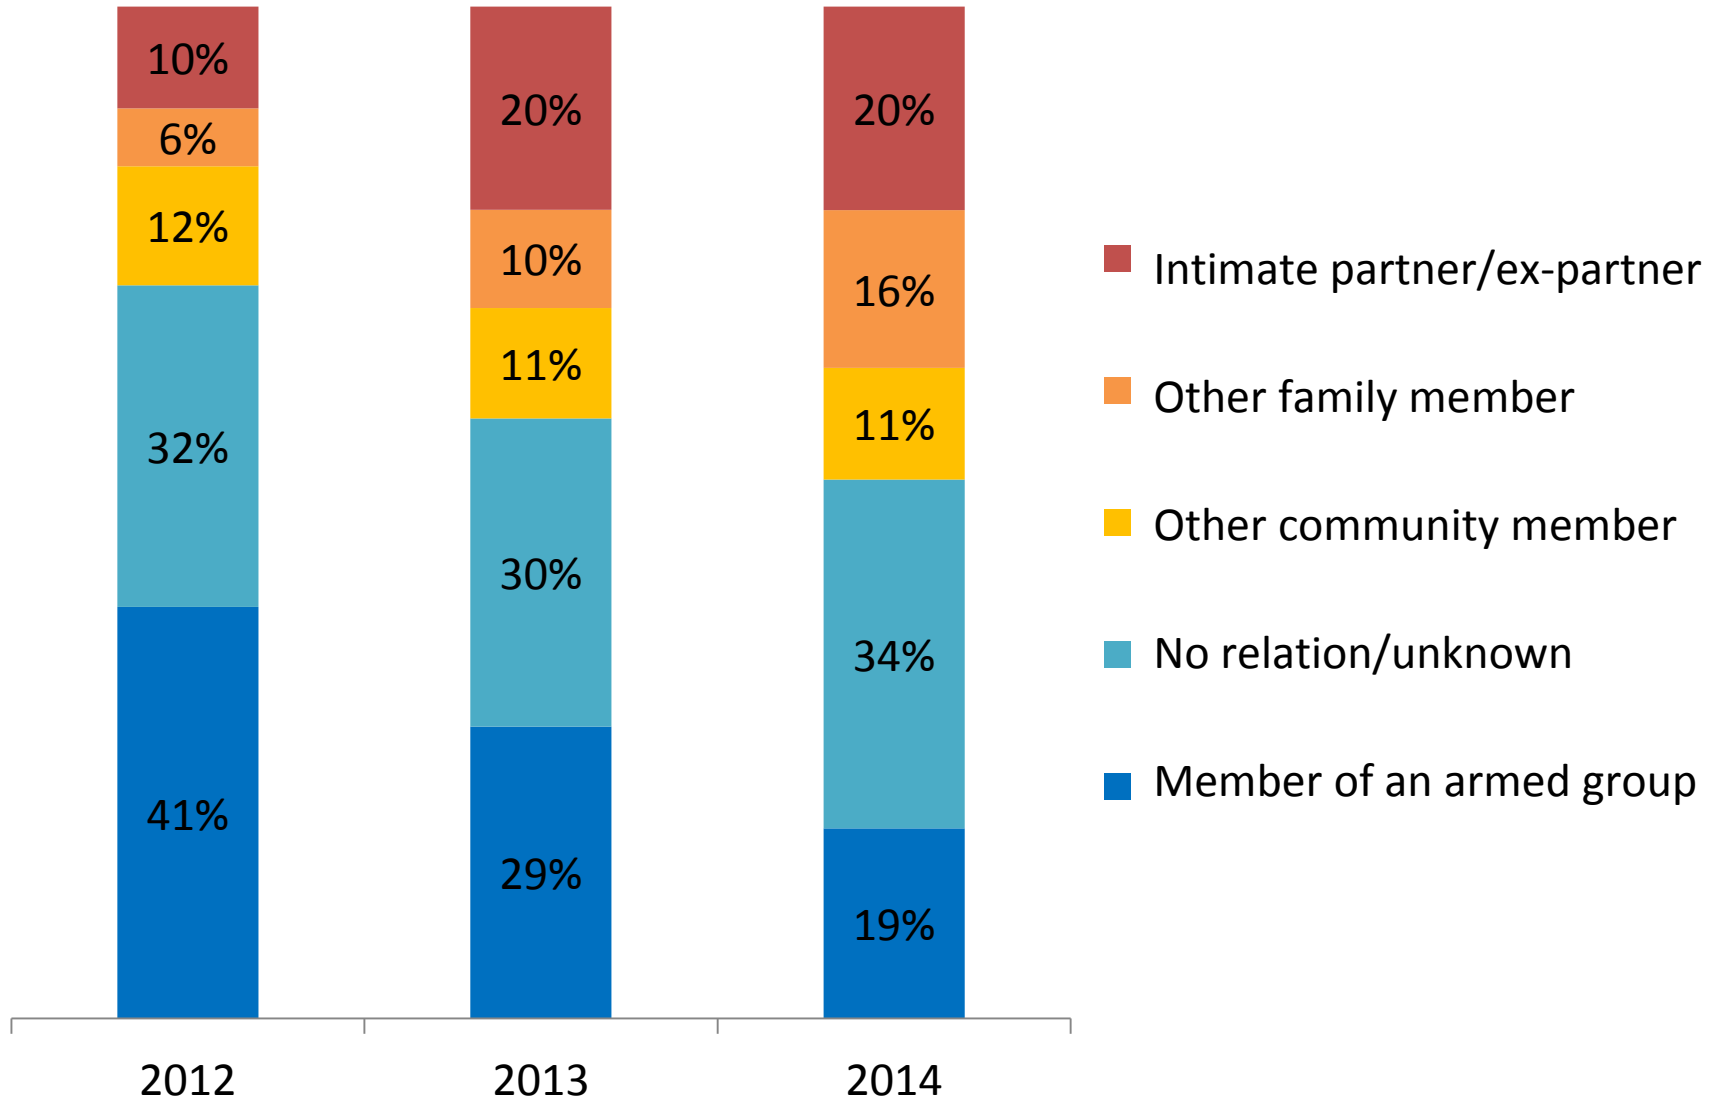

Perpetrators reported to NGO/CBO partners, 2012 - 2014